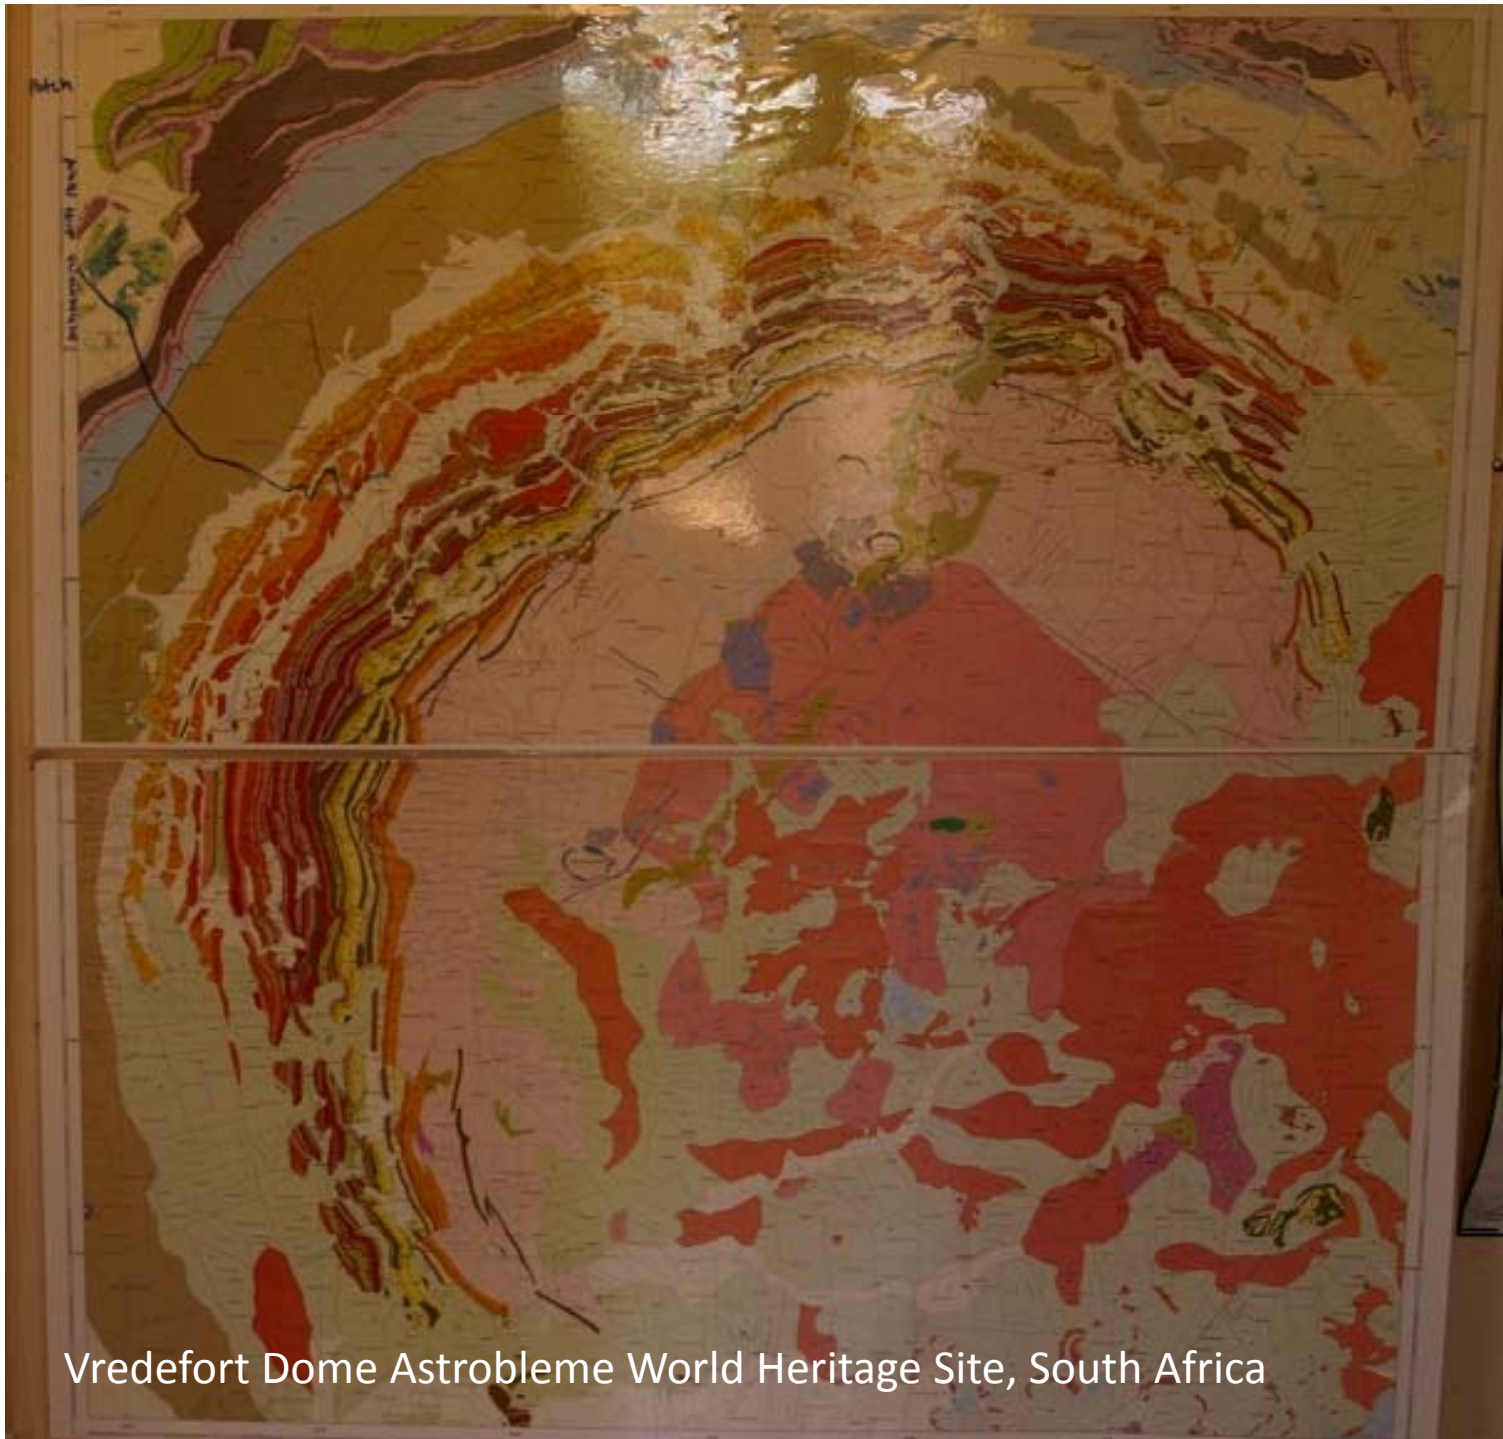

Proposed Specialist Group on Geodiversity and Protected Areas

Langshan National Park, World Heritage Site and National Geopark, Hunan Province, China

Vredefort Dome Astrobleme World Heritage Site, South Africa

Vredefort Dome Astrobleme World Heritage Site, South Africa

Pseudotachylite, Vredefort Dome Astrobleme World Heritage Site, South Africa

proposal: That the WCPA Steering Committee agrees:

With the establishment of a WCPA Specialist Group on Geodiversity and Protected Areas

Vredefort Dome Astrobleme World Heritage Site, South Africa